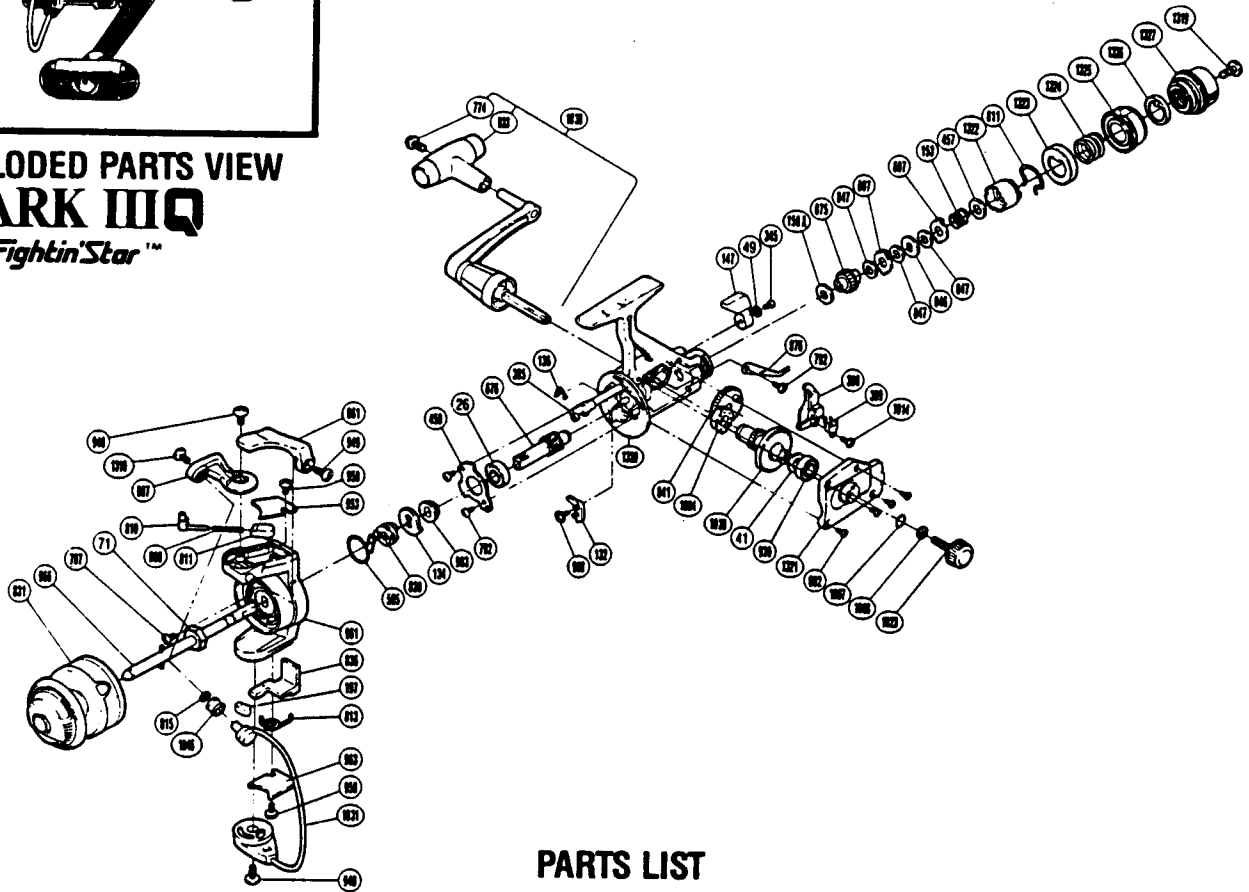

EXPLODED PARTS VIEW MARK III Q

with *Fightin' Star*™

PARTS LIST

PART #	DESCRIPTION	PART #	DESCRIPTION	PART #	DESCRIPTION
RD 0026	Ball Bearing	RD 0792	Bearing Retainer Screw	RD 0963	Bail Trip Cover
RD 0041	Drive Gear Washer	RD 0807	Bail Arm	RD 0966	Main Shaft
RD 0049	Lock Washer	RD 0808	Bail Spring	RD 0999	Anti-Reverse Pawl Screw
RD 0071	Rotor Nut	RD 0810	Bail Spring Guide A	RD 1004	Bushing A
RD 0132	Anti-Reverse Pawl Assembly	RD 0811	Bail Spring Guide B	RD 1007	Lock Washer Retainer
RD 0134	Anti-Reverse Ratchet	RD 0813	Lever Spring	RD 1008	Handle Lock Washer
RD 0136	Anti-Reverse Cam Spring	RD 0815	Line Roller Washer	RD 1014	Slider Retainer Screw
RD 0147	Anti-Reverse Lever	RD 0831	Spool Assembly (Universal)	RD 1020	Drive Gear
RD 0150A	Drag Washer "C2" (White)	RD 0833	Handle Knob	RD 1023	Handle Screw Cap
RD 0153	Drag (Coil) Spring	RD 0836	Bail Trip Lever	RD 1030	Handle Assembly
RD 0197	Bail Trip Slide Cam	RD 0839	Anti-Reverse Spring Holder	RD 1031	Bail Assembly
RD 0345	Anti-Reverse Lever Screw	RD 0841	Oscillating Gear	RD 1046	Sic Ceramic Roller
RD 0385	Anti-Reverse Cam	RD 0846	Key Washer "A"	RD 1310	Line Roller Screw
RD 0389	Oscillating Slider Retainer	RD 0847	Drag Washer "H1"	RD 1319	Drag Knob Screw
RD 0390	Oscillating Slider	RD 0861	Quick-Fire II Trigger	RD 1320	Body
RD 0457	Drag Spring Washer "A"	RD 0875	Drag Sht	RD 1321	Side Cover
RD 0459	Bearing Retainer	RD 0876	Drag Click	RD 1322	Pressure Screw
RD 0595	Anti-Reverse Pawl Spring	RD 0903	Pinion Spacer	RD 1323	Pre-Set Spring Cover
RD 0602	Side Cover Screw A	RD 0930	Ball Bearing	RD 1324	Pre-Set Spring
RD 0607	Eared Washer "B"	RD 0940	Bail Trip Cam Screw	RD 1325	Pre-Set Ring
RD 0611	Hold Click Spring	RD 0949	Trigger Screw	RD 1326	Pre-Set Cam
RD 0676	Pinion Gear	RD 0953	Bail Spring Cover	RD 1327	Drag Knob
RD 0774	Handle Knob Screw	RD 0958	Bail Trip Cover Screw		
RD 0787	Nut Lock Screw	RD 0961	Rotor		